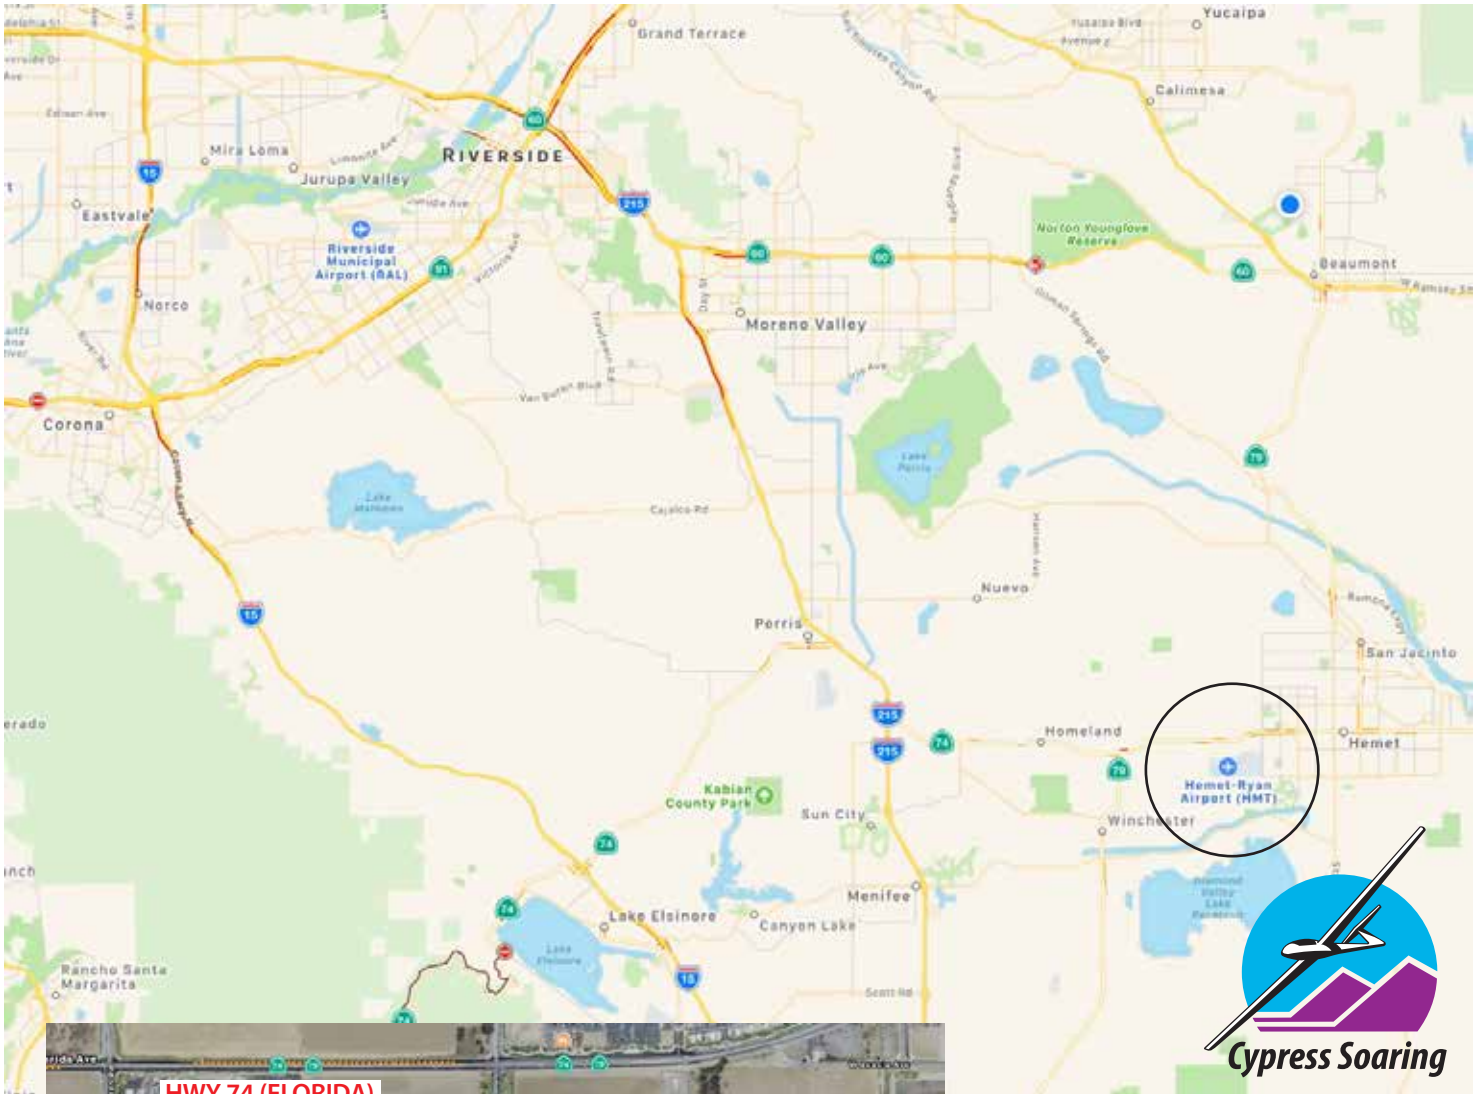

Directions to Hemet-Ryan Airport, Hemet, CA

From the 91 Fwy. in Riverside, take Van Buren East to the 215 Fwy., South.

From the 215 Fwy., exit Hwy. 74 East to Hemet. Turn right (south) on Warren Rd. Turn left (east) on Whittier (bordering airport)

From the 60 Fwy. in Moreno Valley, take the 215 Fwy. South.

From the 215 Fwy., exit Hwy. 74 East to Hemet. Turn right (south) on Warren Rd. Turn left (east) on Whittier (bordering airport)

From the 15 Fwy. in Elsinore, take Railroad Canyon Rd. East (becomes Newport Rd., then becomes Dominigoni Parkway). Turn left (north) onto Warren Rd. Turn right (east) on Whittier (bordering the airport).

Wait outside the fence next to the Airport and contact a Cypress member to open the gate.